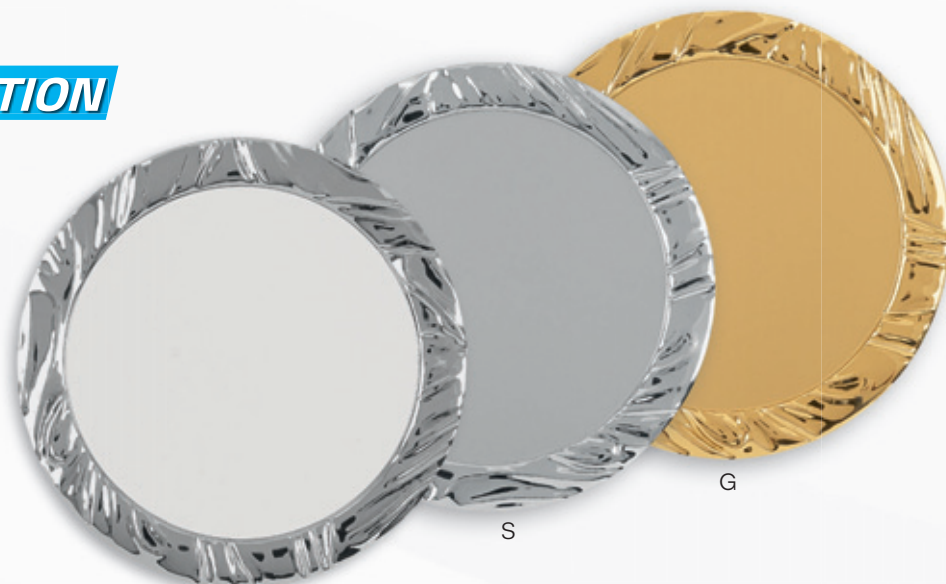

PER SUBLIMAZIONE
FOR SUBLIMATION

PIATTO SIENA

SILVER/WHITE

ART. / CODE	Ø (MM)	PACK
PIATTO SIENA 180SW	180	10
PIATTO SIENA 140SW	140	10
PIATTO SIENA 110SW	110	10
PIATTO SIENA 90SW	90	10

SILVER

ART. / CODE	Ø (MM)	PACK
PIATTO SIENA 180S	180	10
PIATTO SIENA 140S	140	10
PIATTO SIENA 110S	110	10
PIATTO SIENA 90S	90	10

GOLD

ART. / CODE	Ø (MM)	PACK
PIATTO SIENA 180G	180	10
PIATTO SIENA 140G	140	10
PIATTO SIENA 110G	110	10
PIATTO SIENA 90G	90	10

DISCO SILVER ART. 5

SILVER

ART. / CODE	Ø (MM)	PACK
DISCO SILVER 180S	180	10
DISCO SILVER 160S	160	10
DISCO SILVER 140S	140	10
DISCO SILVER 110S	110	10
DISCO SILVER 90S	90	10
DISCO SILVER 70S	70	10
DISCO SILVER 50S	50	10

DISCO WHITE ART. 6

WHITE

ART. / CODE	Ø (MM)	PACK
DISCO WHITE 180S	180	10
DISCO WHITE 160S	160	10
DISCO WHITE 140S	140	10
DISCO WHITE 110S	110	10
DISCO WHITE 90S	90	10
DISCO WHITE 70S	70	10
DISCO WHITE 50S	50	100
DISCO WHITE 39S	39	100
DISCO WHITE 32S	32	100
DISCO WHITE 25S	25	100