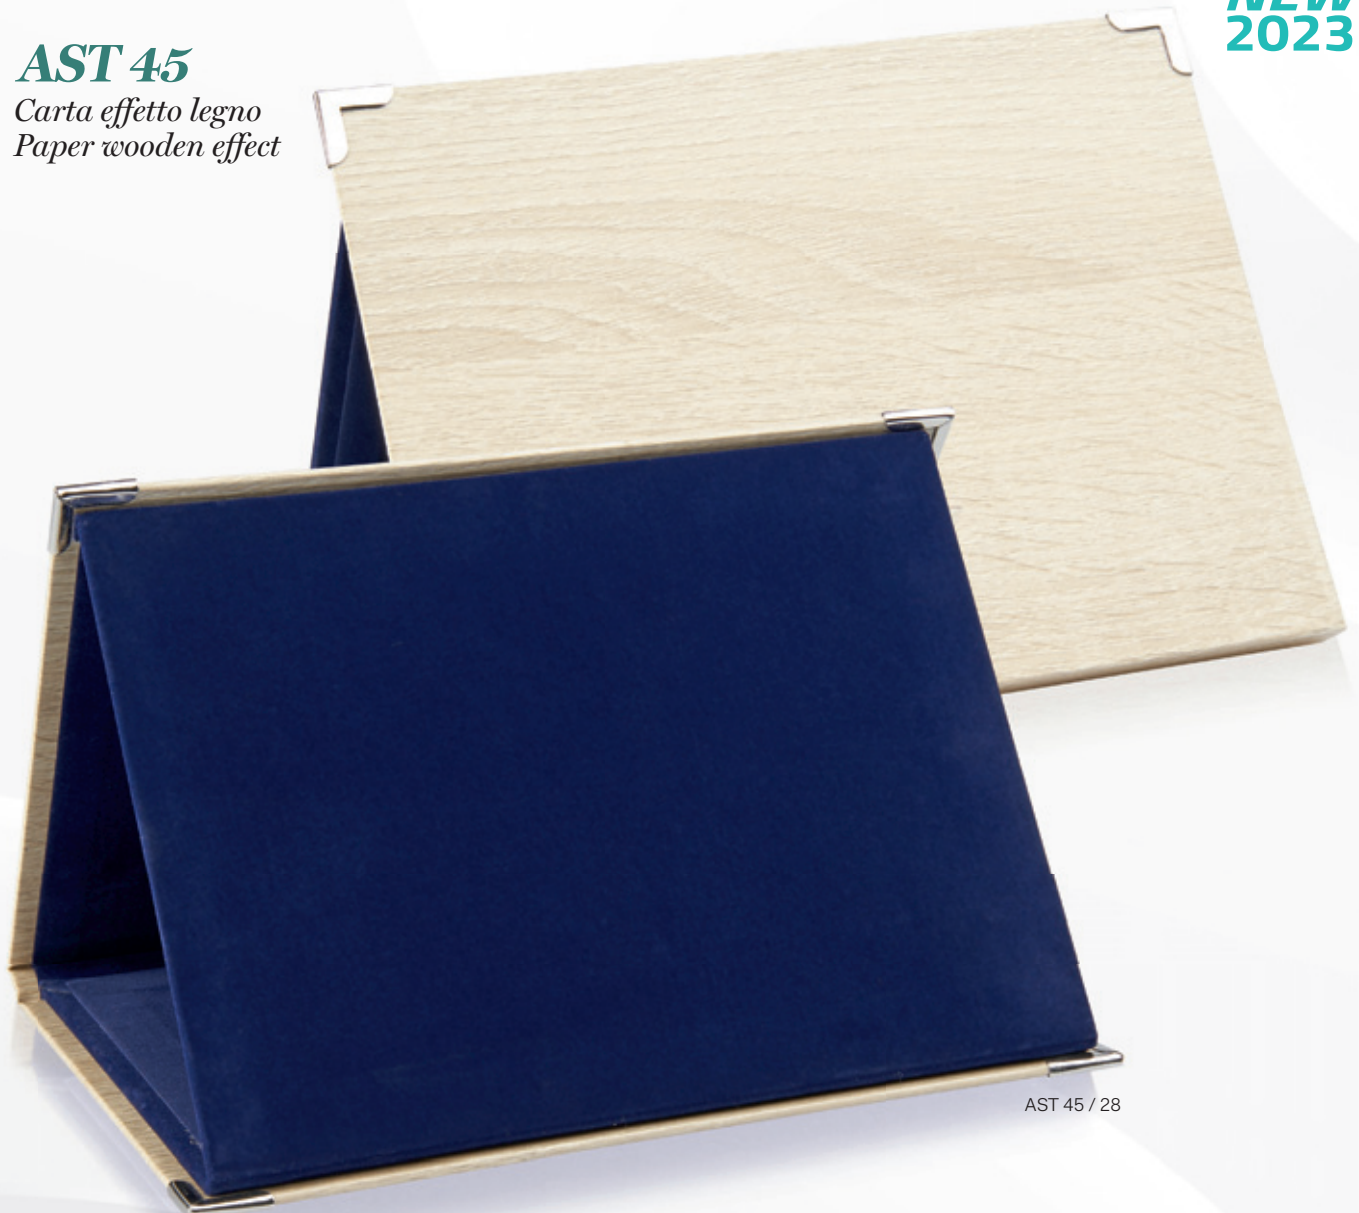

**NEW
2023**

AST 45

*Carta effetto legno
Paper wooden effect*

AST 45 / 28