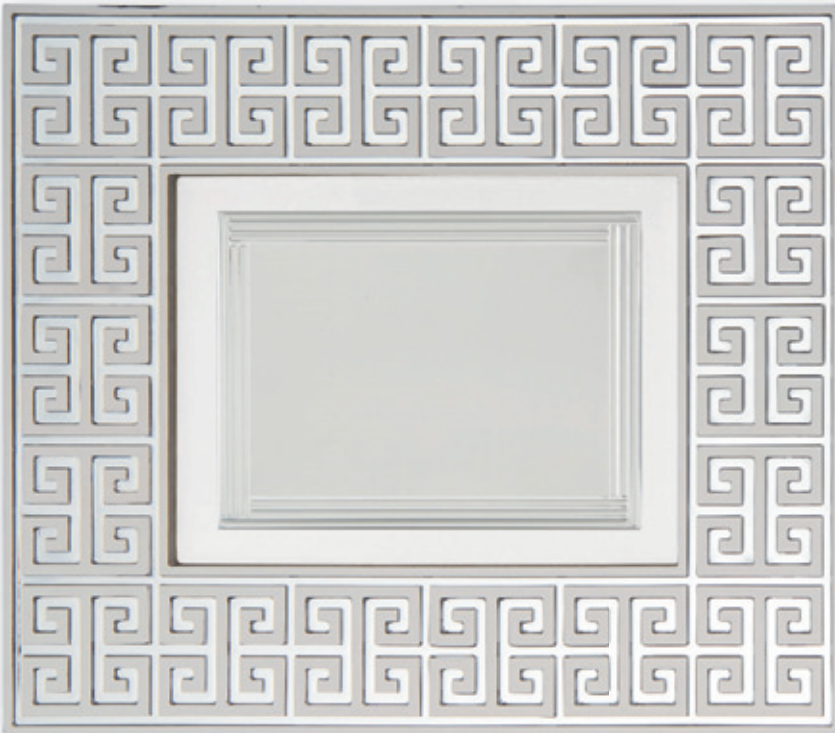

*Wooden back support for standing  
 alone or wall hanging*

**AG100 - SILVER****AG100 - SILVER**

ART. / CODE	MISURA / SIZE	TARGA / PLAQUE
<b>AG100/A</b>	35x31	20x15
<b>AG100/B</b>	32x28	18x13
<b>AG100/C</b>	29x24	16x12